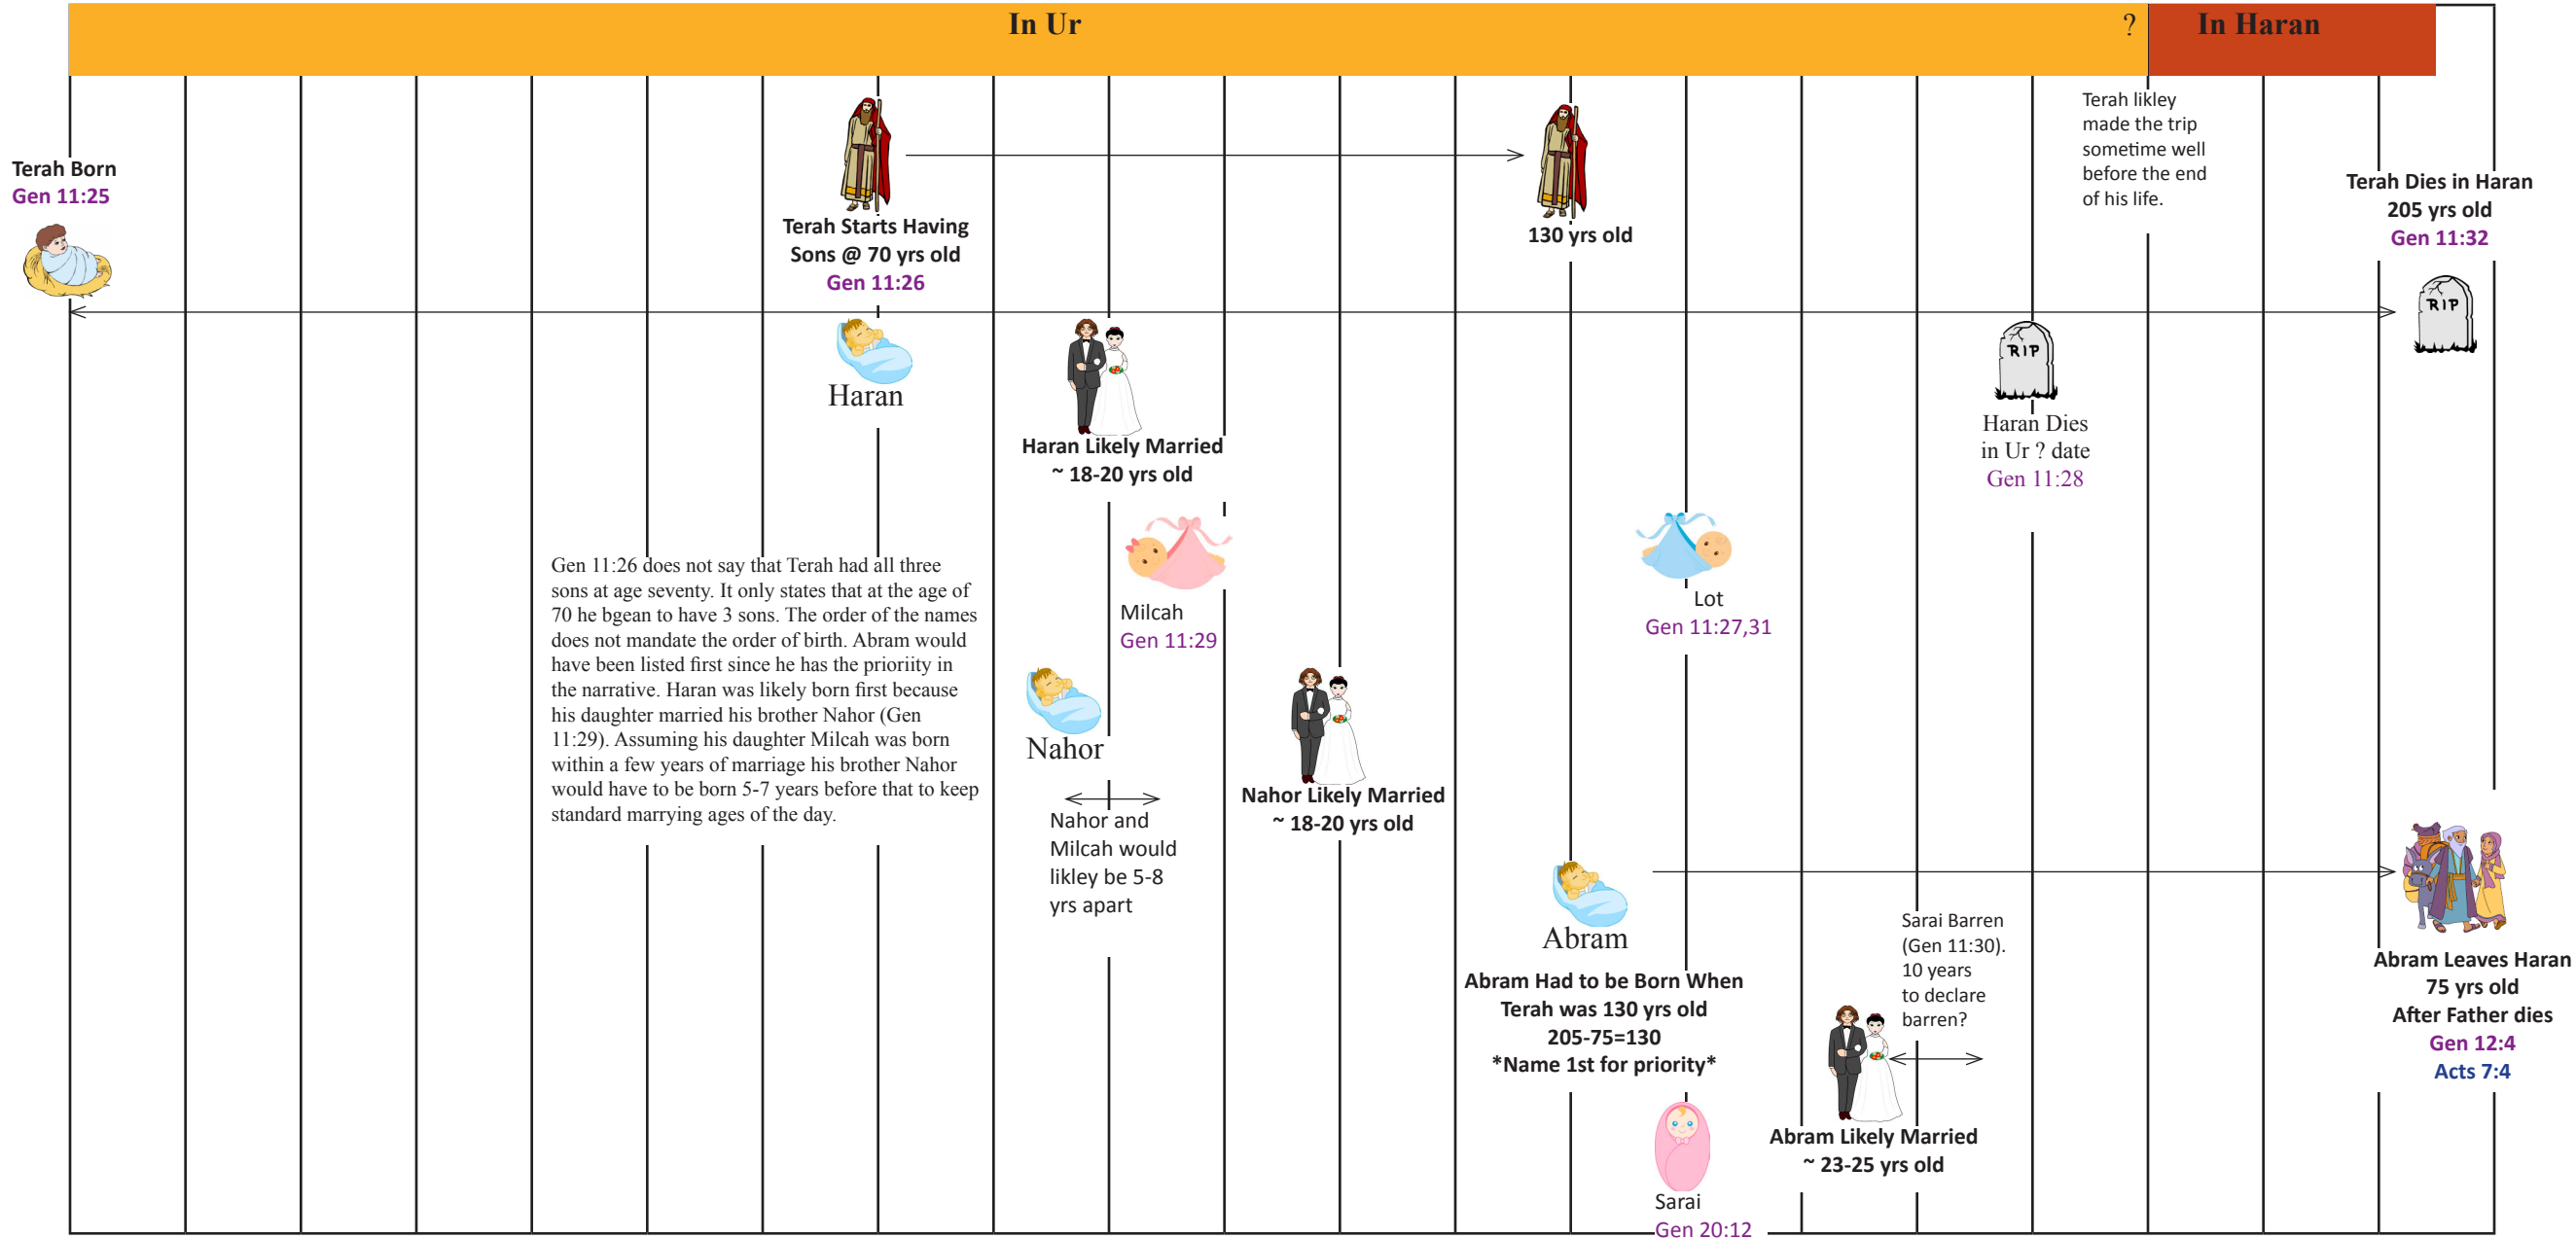

Abraham & Terah Timeline From Ur to Haran

Sarai was born 10yrs after Abram (Gen 17:17). She was his 1/2 sister from a different wife to Terah Gen 20:12